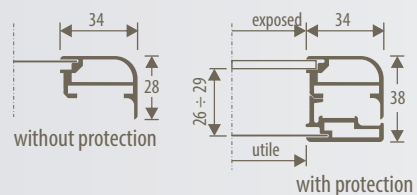

SHOW SHOWCASES FOR INDOOR

with book and folding opening

DIMENSIONES

WITHOUT PROTECTION	B	H	code
	400	500	BA4.4050S
	500	400	BA4.5040S
	750	500	BA4.7550S
	750	750	BA4.7575S
	1000	750	BA4.75100S
	1000	1000	BA4.10075S
	1000	1000	BA4.100100S
	1250	1000	BA4.125100S
	1500	1000	BA4.150100S
	1750	1000	BA4.175100S

BOOK OPENING	B	H	code
	400	500	BA4.4050L
	500	400	BA4.5040L
	750	500	BA4.7550L
	750	750	BA4.7575L
	1000	750	BA4.75100L
	1000	1000	BA4.100100L

FOLDING OPENING	B	H	code
	1000	750	BA4.10075W
		1000	BA4.100100W
	1250	1000	BA4.125100W
	1500	1000	BA4.150100W
	1750	1000	BA4.175100W