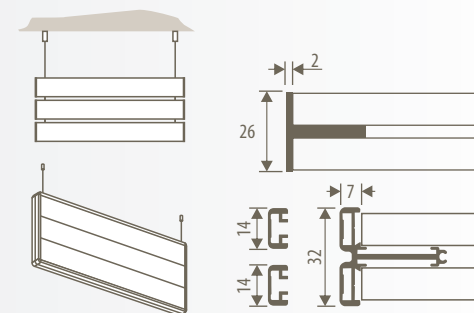

DIMENSIONES

H	code				SUSPENDED PLATES			
160	SE4.S7016	SE4.S8016	SE4.S10516	SE4.S12516				
120	SE4.S7012	SE4.S8012	SE4.S10512	SE4.S12512				
80	SE4.S7008	SE4.S8008	SE4.S10508	SE4.S12508				
60	SE4.S7006	SE4.S8006	SE4.S10506	SE4.S12506				
L	700	800	1050	1250				

Dimensions refer to modular plate size