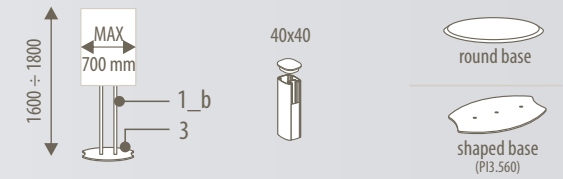

GLASS-STAINLESS STEEL MONOLITH

free standing - for indoor

DIMENSIONES

H	code	
2000		VT4.75200
1800		VT4.58180
1600	VT4.46160	
B	460	580 750

Dimensions refer to
glass panel size

AQUA MONOLITH and ON POSTS

free standing - for indoor

DIMENSIONES

code:	monolith				on post
AQ4.ML-26150	AQ4.D40180	AQ4.D50190	AQ4.D50210	AQ4.D90180	

FREE STANDING SUPPORTS

for indoor

DIMENSIONES

FREE STANDING SUPPORTS

for indoor

DIMENSIONES