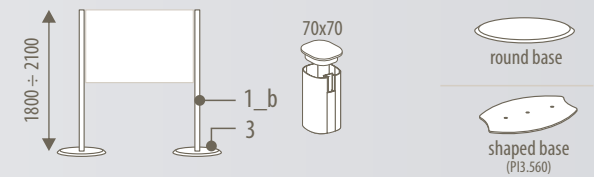

DIMENSIONES