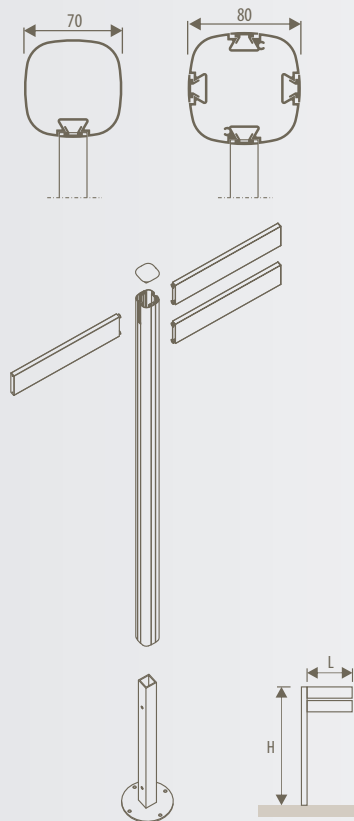

DRIVE SINGLE POST 70 - 80

for outdoor

DIMENSIONES

	H = 1200, 1500, 1800, 2100	code
single posts	 70x70	PE4.70/1
	 70x70	PE4.70IN/1
	 80x80	PE4.80/1

Clutch to insert into the plinth

Four ways post to orientate the plates in four directions

	L = 500, 700	h	code
modular PLATES		120	PE4.120/1