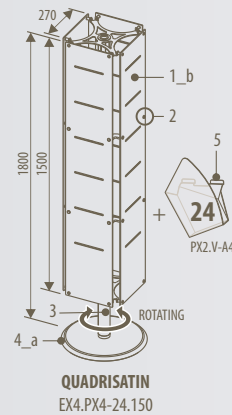

Other dimensions available on request

EXPOSED = USABLE - 6

TOT = USABLE + 52

EXPO FREE STANDING DISPLAYSTANDS

for indoor

EXPO FREE STANDING DISPLAYSTANDS

for indoor

MICROPOSTER		h	poster (B x H)
EX4.P-5070	on feet	1840	500 x 700
EX4.P-5070R	on wheels	1894	
EX4.P-70100	on feet	1840	700 x 1000
EX4.P-70100R	on wheels	1894	