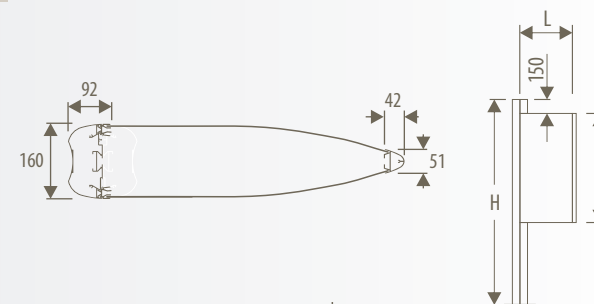

DIMENSIONES

H	h	code		
5000	2500	TM4.L60250-500	TM4.L90250-500	
	2000	TM4.L60200-500	TM4.L90200-500	
	1500	TM4.L60150-500	TM4.L90150-500	
	1000	TM4.L60100-500	TM4.L90100-500	
4300	2500	TM4.L60250-430	TM4.L90250-430	
	2000	TM4.L60200-430	TM4.L90200-430	
	1500	TM4.L60150-430	TM4.L90150-430	
	1000	TM4.L60100-430	TM4.L90100-430	
3200	2500	TM4.L60250-320	TM4.L90250-320	
	2000	TM4.L60200-320	TM4.L90200-320	
	1500	TM4.L60150-320	TM4.L90150-320	
	1000	TM4.L60100-320	TM4.L90100-320	
2500	2000	TM4.L60200-250	TM4.L90200-250	
	1500	TM4.L60150-250	TM4.L90150-250	
	1000	TM4.L60100-250	TM4.L90100-250	
2100	1500	TM4.L60150-210	TM4.L90150-210	
	1000	TM4.L60100-210	TM4.L90100-210	
			L 600	900