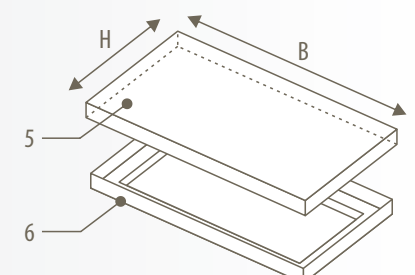

Clutch to insert into the plinth

Four ways post to orientate the plates in four directions

	L = 500, 700	h	code
modular PLATES		120	PE4.120/1

WIDE SINGLE POST

for outdoor

DIMENSIONES

H	h	code	
2000	1188	<input type="checkbox"/> A0	<input type="checkbox"/> WD4.E90120
1800	840	<input type="checkbox"/> A1	<input type="checkbox"/> WD4.E6090
1700	594	<input type="checkbox"/> WD4.E6060	
	B	<input type="checkbox"/> 594	<input type="checkbox"/> 840

Dimensions refer to the panelling.

BOX PLATES

for outdoor

DIMENSIONES

LIGHT BOXES

for outdoor

DIMENSIONES

SISTEMAS DE