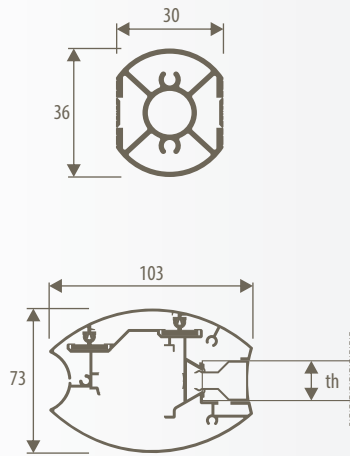

Poster display height may be customized.

AQUA ed ELIX FLAT SINGLE POST

free standing - for indoor

DIMENSIONES

Available one sided or double sided

plate size	single post AQUA	single post ELIX
A3 portrait		EL4.MP-A3
A4 portrait	AQ4.MP-A4	EL4.MP-A4
A5 portrait	AQ4.MP-A5	

GLASS-STAINLESS STEEL MONOLITH

free standing - for indoor

DIMENSIONES

H	code	
2000		VT4.75200
1800		VT4.58180
1600	VT4.46160	
B	460	580 750

Dimensions refer to
glass panel size

AQUA MONOLITH and ON POSTS

free standing - for indoor

DIMENSIONES

code:	monolith				on post
AQ4.ML-26150	AQ4.D40180	AQ4.D50190	AQ4.D50210	AQ4.D90180	

FREE STANDING SUPPORTS

for indoor

DIMENSIONES

FREE STANDING SUPPORTS

for indoor

DIMENSIONES