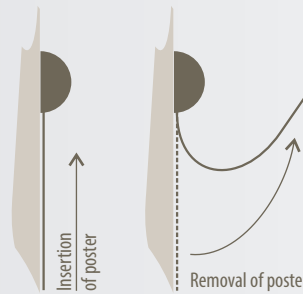

EXPO MULTIPURPOSE BAR

for indoor

POSTER HOLDING BAR

	L
EX4.B500	500
EX4.B750	750
EX4.B1000	1000
EX4.B1500	1500
EX4.B2000	2000
EX4.B3000	3000

ACCESSORIES HOLDING BAR

	L
PX4.B500	500
PX4.B750	750
PX4.B1000	1000
PX4.B1500	1500
PX4.B2000	2000
PX4.B3000	3000

DEPLIANT HOLDER

PX2.V-A4	A4 portrait
PX2.V-A4/D	partition to be put in PX2.V-A4 to create two slots for brochure 1/3 A4 size

DEPLIANT HOLDER QUANTITY

L bars	RECOMMENDED quantity (pockets are spaced one from the other)	MAXIMUM quantity (pockets are closely in contact)
500	2	2
750	3	3
1000	4	5
1500	6	7
2000	8	10
3000	12	15

DEPLIANT HOLDER

PX2.E-A4	A4 portrait
PX2.E-A5	A5 portrait
PX2.E-1.3A4	1/3 A4 portrait

SHEETS HOLDER

PX2.PV-A2	A2 portrait
PX2.PO-A2	A2 landscape
PX2.PV-A3	A3 portrait
PX2.PO-A3	A3 landscape
PX2.PV-A4	A4 portrait
PX2.PO-A4	A4 landscape
PX2.PV-A5	A5 portrait
PX2.PO-A5	A5 landscape

OBJECTS HOLDER

	L
PX2.VO	300
PX2.V	150

PEN HOLDER

PX2.VV

VISITING CARDS HOLDER

PX2.PB

CD HOLDER

PX2.PCD	for 10 cd

SHELF

PX2.R