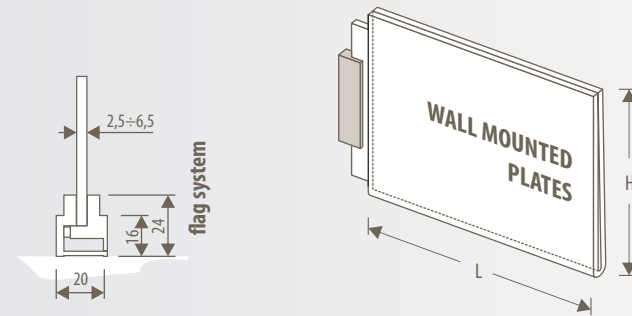

Dimensions refer to paper or panelling size
Special panels (no more than 2100 mm in length) on demand.

ELIX NF

for indoor

DIMENSIONES

AQUA WITH POCKET

wall mounted and projecting - for indoor

DIMENSIONES

SEGNO SUSPENDED