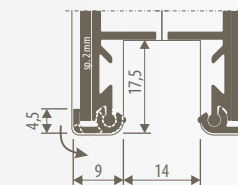

Dimensions refer to paper or panelling size
Special panels (no more than 2100 mm in height)
on demand.

ELIX PROJECTING and SUSPENDED

double-sided - for indoor

DIMENSIONES

H	code				PROJECTING PLATES			
		<input type="checkbox"/> A5	<input type="checkbox"/>	<input type="checkbox"/> A4				
210	EL4.B1021	EL4.B1521	EL4.B2121	EL4.B3021				
		<input type="checkbox"/> A6	<input type="checkbox"/> A5					
148	EL4.B1015	EL4.B1515	EL4.B2115	EL4.B3015				
		<input type="checkbox"/> A6						
105	EL4.B1010	EL4.B1510	EL4.B2110	EL4.B3010				
	L	105	148	210	297			

Dimensions refer to paper or panelling size
Special panels (no more than 2100 mm in length) on demand.

ELIX NF

for indoor

DIMENSIONES

AQUA WITH POCKET

wall mounted and projecting - for indoor

DIMENSIONES

SEGNO SUSPENDED