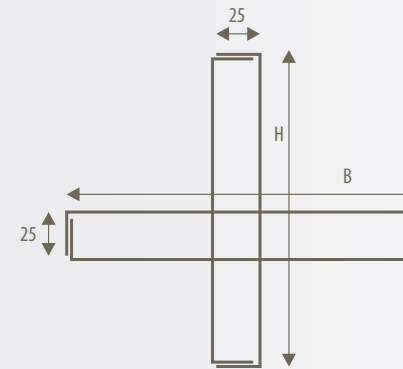

Clutch to insert into the plinth

Four ways post to orientate the plates in four directions

	L = 500, 700	h	code
modular PLATES		120	PE4.120/1

WIDE SINGLE POST

for outdoor

DIMENSIONES

H	h	code	
2000	1188	<input type="checkbox"/> A0	<input type="checkbox"/> WD4.E90120
1800	840	<input type="checkbox"/> A1	<input type="checkbox"/> WD4.E6090
1700	594	<input type="checkbox"/> WD4.E6060	
	B	<input type="checkbox"/> 594	<input type="checkbox"/> 840

Dimensions refer to the panelling.

BOX PLATES

for outdoor

DIMENSIONES

LIGHT BOXES

for outdoor

DIMENSIONES

SISTEMAS DE