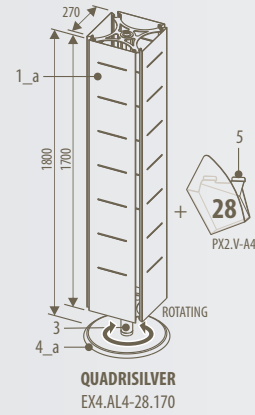

Other dimensions available on request

EXPOSED = USABLE - 6

TOT = USABLE + 52

EXPO FREE STANDING DISPLAYSTANDS

for indoor

EXPO FREE STANDING DISPLAYSTANDS

for indoor

MICROPOSTER		h	poster (B x H)
EX4.P-5070	on feet	1840	500 x 700
EX4.P-5070R	on wheels	1894	
EX4.P-70100	on feet	1840	700 x 1000
EX4.P-70100R	on wheels	1894	