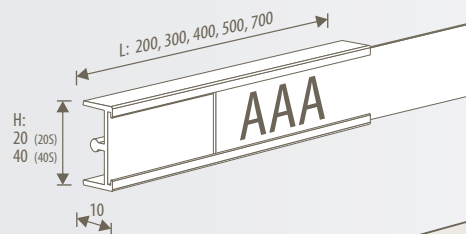

SEGNO WALL MOUNTED

for indoor

DIMENSIONES

1_a

Also available
size (L x H) :
80 x 80, 80 x 120
120 x 80, 120 x 120
160 x 160
Other «L» size on demand (no more than 2100 mm)

1_b

1_c

1_d

SEGNO WALL MOUNTED

for indoor

DIMENSIONES

AQUA SUSPENDED

for indoor

DIMENSIONES

TABLE SUPPORT

for indoor