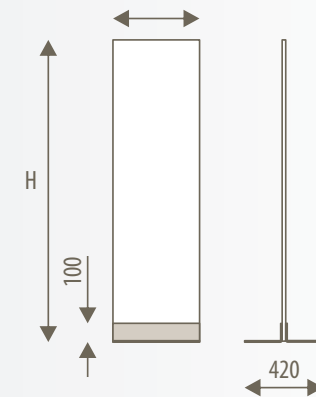

Poster display height may be customized.

AQUA ed ELIX FLAT SINGLE POST

free standing - for indoor

DIMENSIONES

Available one sided or double sided

plate size	single post AQUA	single post ELIX
A3 portrait		EL4.MP-A3
A4 portrait	AQ4.MP-A4	EL4.MP-A4
A5 portrait	AQ4.MP-A5	

GLASS-STAINLESS STEEL MONOLITH

free standing - for indoor

DIMENSIONES

H	code	
2000		VT4.75200
1800		VT4.58180
1600	VT4.46160	
B	460	580 750

Dimensions refer to
glass panel size

AQUA MONOLITH and ON POSTS

free standing - for indoor