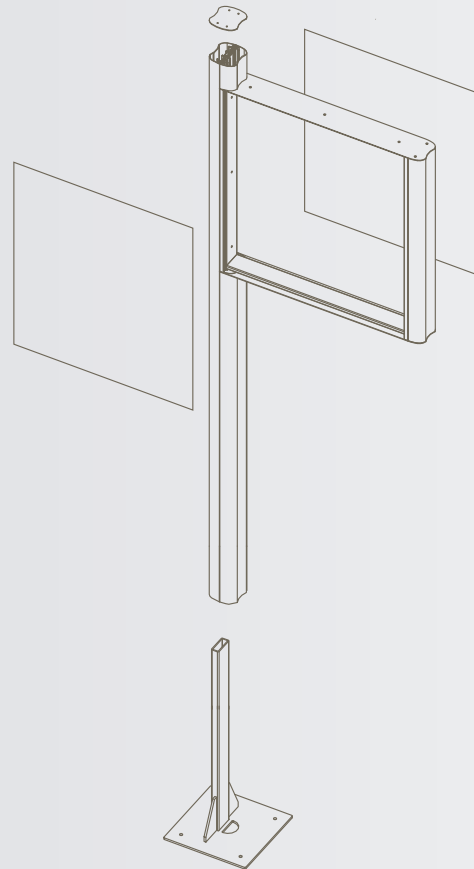

TOTEM PROJECTING - FLAT

for outdoor