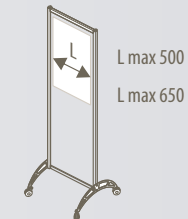

Poster display height may be customized.

AQUA ed ELIX FLAT SINGLE POST

free standing - for indoor

DIMENSIONES

Available one sided or double sided

plate size	single post AQUA	single post ELIX
A3 portrait		EL4.MP-A3
A4 portrait	AQ4.MP-A4	EL4.MP-A4
A5 portrait	AQ4.MP-A5	

GLASS-STAINLESS STEEL MONOLITH

free standing - for indoor

DIMENSIONES

H	code	
2000		VT4.75200
1800		VT4.58180
1600	VT4.46160	
B	460	580 750

Dimensions refer to
glass panel size

AQUA MONOLITH and ON POSTS

free standing - for indoor

DIMENSIONES

code:	monolith				on post
AQ4.ML-26150	AQ4.D40180	AQ4.D50190	AQ4.D50210	AQ4.D90180	

FREE STANDING SUPPORTS

for indoor

DIMENSIONES

FREE STANDING SUPPORTS

for indoor

DIMENSIONES