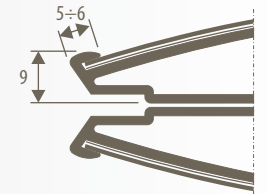

DIMENSIONES

Code:
VL4.MP-A4