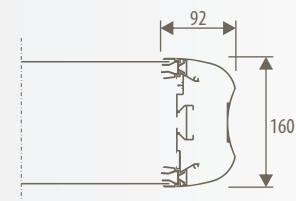

TOTEM FLAT

for outdoor

DIMENSIONES

H	code	
5000		TM4.B120500
4300	TM4.B90430	TM4.B120430
3200	TM4.B90320	TM4.B120320
2500	TM4.B60250	TM4.B90250
2100	TM4.B60210	TM4.B90210
L	748	1048 1348

- Raised base not available
- Free standing base not available