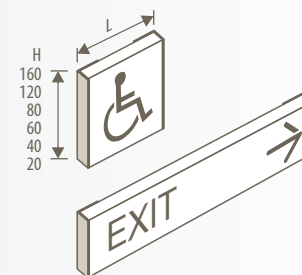

SEGNO WALL MOUNTED

for indoor

DIMENSIONES

1_a

Also available
size (L x H) :
80 x 80, 80 x 120
120 x 80, 120 x 120
160 x 160
Other «L» size on demand (no more than 2100 mm)

1_b

1_c

1_d

SEGNO WALL MOUNTED

for indoor

DIMENSIONES

AQUA SUSPENDED

for indoor

DIMENSIONES

TABLE SUPPORT

for indoor