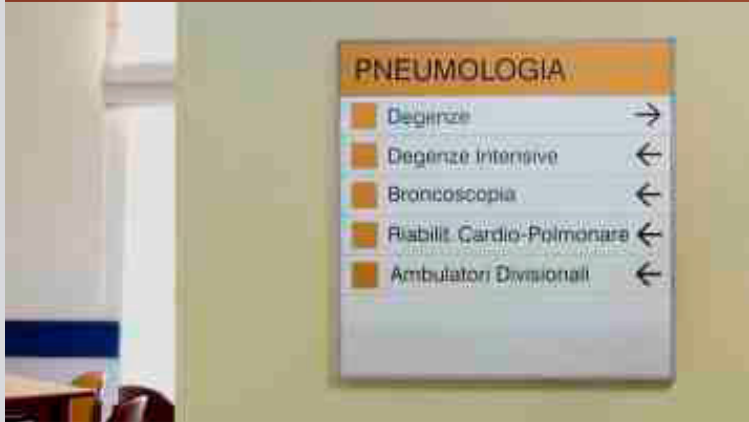

SEGNO WALL MOUNTED

for indoor

DIMENSIONES

1_a

Also available
size (L x H) :
80 x 80, 80 x 120
120 x 80, 120 x 120
160 x 160
Other «L» size on demand (no more than 2100 mm)

1_b

1_c

1_d

SEGNO WALL MOUNTED

for indoor

DIMENSIONES

AQUA SUSPENDED

for indoor

DIMENSIONES

TABLE SUPPORT

for indoor