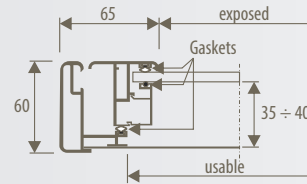

DIMENSIONES

SISTEMAS DE

SEÑALIZACIÓN PARA INTERIOR - PORTA FOLIOS

SHOW SHOWCASES FOR OUTDOOR

with book and folding opening

DIMENSIONES

BOOK opening	B	H	code
	350	450	BE4.3545L
	450	350	BE4.4535L
	500	750	BE4.5075L
	750	500	BE4.7550L
		1000	BE4.75100L
		1250	BE4.75125L
	1000	1000	BE4.100100L
	1250	BE4.100125L	