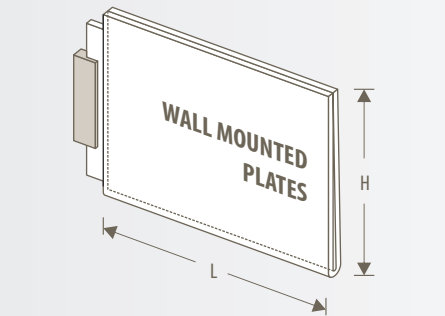

Dimensions refer to paper or panelling size
Special panels (no more than 2100 mm in length) on demand.

ELIX NF

for indoor

DIMENSIONES

AQUA WITH POCKET

wall mounted and projecting - for indoor

DIMENSIONES

SEGNO SUSPENDED