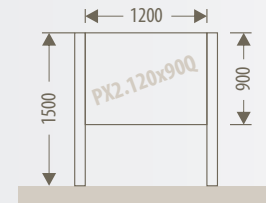

Panel	Base	code
Acrylic	to be fixed	AQ4.D120150-90Q
	to insert	AQ4.D120150-90Q/IN