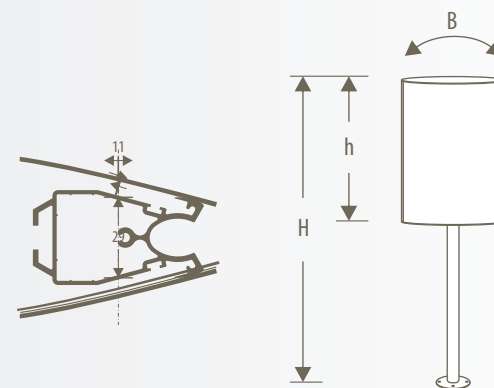

Clutch to insert into the plinth

Four ways post to orientate the plates in four directions

	L = 500, 700	h	code
modular PLATES		120	PE4.120/1

WIDE SINGLE POST

for outdoor

DIMENSIONES

H	h	code	
2000	1188	<input type="checkbox"/> A0	<input type="checkbox"/> WD4.E90120
1800	840	<input type="checkbox"/> A1	<input type="checkbox"/> WD4.E6090
1700	594	<input type="checkbox"/> WD4.E6060	
	B	<input type="checkbox"/> 594	<input type="checkbox"/> 840

Dimensions refer to the panelling.

BOX PLATES

for outdoor

DIMENSIONES

LIGHT BOXES

for outdoor

DIMENSIONES

SISTEMAS DE