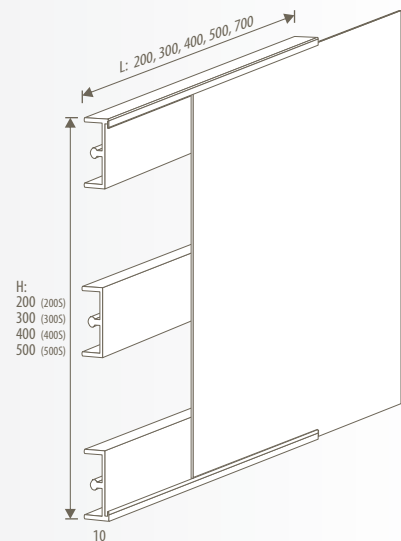

SEGNO WALL MOUNTED

for indoor

DIMENSIONES

1_a

Also available
size (L x H) :
80 x 80, 80 x 120
120 x 80, 120 x 120
160 x 160
Other «L» size on demand (no more than 2100 mm)

1_b

1_c

1_d

SEGNO WALL MOUNTED

for indoor

DIMENSIONES

AQUA SUSPENDED

for indoor

DIMENSIONES

TABLE SUPPORT

for indoor