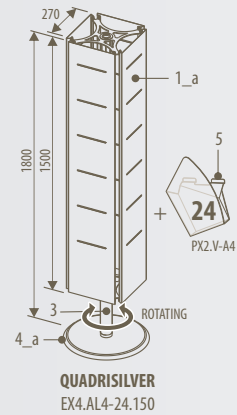

Other dimensions available on request

EXPOSED = USABLE - 6

TOT = USABLE + 52

EXPO FREE STANDING DISPLAYSTANDS

for indoor

EXPO FREE STANDING DISPLAYSTANDS

for indoor

MICROPOSTER		h	poster (B x H)
EX4.P-5070	on feet	1840	500 x 700
EX4.P-5070R	on wheels	1894	
EX4.P-70100	on feet	1840	700 x 1000
EX4.P-70100R	on wheels	1894	