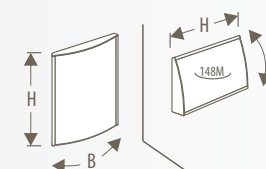

DIMENSIONES

H	code				
1050	VL4.10105	VL4.15105	VL4.21105	VL4.30105	VL4.15M105
700	VL4.1070	VL4.1570	VL4.2170	VL4.3070	VL4.15M70
500	VL4.1050	VL4.1550	VL4.2150	VL4.3050	VL4.15M50
420				□ A3 VL4.A3	
297			□ A4 VL4.A4	□ VL4.3030	
210		□ A5 VL4.A5	□ VL4.2121	□ A4 VL4.3021	□ A5 VL4.15M21
148	□ A6 VL4.A6	□ VL4.1515	□ A5 VL4.2115	□ VL4.3015	□ VL4.15M15
105	□ VL4.1010	□ A6 VL4.1510	□ VL4.2110	□ VL4.3010	□ A6 VL4.15M10
60	VL4.1006	VL4.1506	VL4.2106	VL4.3006	
40	VL4.1004	VL4.1504	VL4.2104	VL4.3004	
B	105	148	210	297	148M