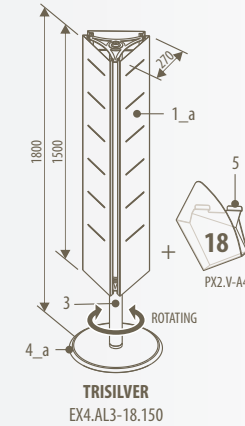

Other dimensions available on request

EXPOSED = USABLE - 6

TOT = USABLE + 52

EXPO FREE STANDING DISPLAYSTANDS

for indoor

EXPO FREE STANDING DISPLAYSTANDS

for indoor

MICROPOSTER		h	poster (B x H)
EX4.P-5070	on feet	1840	500 x 700
EX4.P-5070R	on wheels	1894	
EX4.P-70100	on feet	1840	700 x 1000
EX4.P-70100R	on wheels	1894	

MICROPOSTER

MICROFORO magnetic		h	L tot.	V
EX4.F2-60180	on feet	1840	600	537
EX4.F2-60180R	on wheels	1894		
EX4.F2-75180	on feet	1840	750	687
EX4.F2-75180R	on wheels	1894		

MICROFORO magnetic

MICROFORO brochure holder