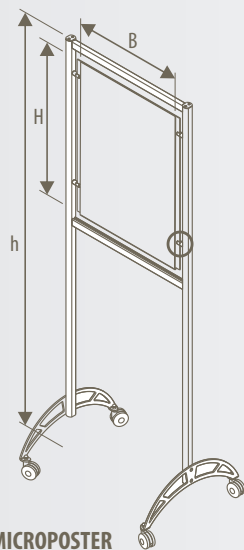

Other dimensions available on request

EXPOSED = USABLE - 6

TOT = USABLE + 52

EXPO FREE STANDING DISPLAYSTANDS

for indoor

EXPO FREE STANDING DISPLAYSTANDS

for indoor

MICROPOSTER		h	poster (B x H)
EX4.P-5070	on feet	1840	500 x 700
EX4.P-5070R	on wheels	1894	
EX4.P-70100	on feet	1840	700 x 1000
EX4.P-70100R	on wheels	1894	