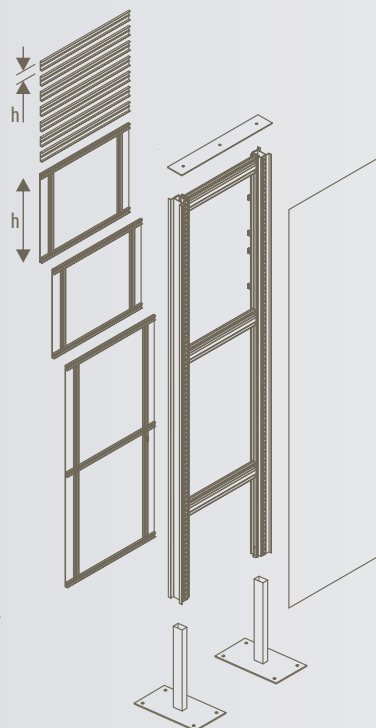

TOTEM FLAT

for outdoor

DIMENSIONES

H	code				Type N	
6400	TM4.N100640					
5000	TM4.N100500					
4300	TM4.N75430	TM4.N100430				
3200	TM4.N50320	TM4.N75320	TM4.N100320	TM4.N150320		
2500	TM4.N50250	TM4.N75250	TM4.N100250			
2100	TM4.N50210	TM4.N75210	TM4.N100210	TM4.N150210		
1800	TM4.N50180	TM4.N75180				
1600	TM4.N50160					
1500				TM4.N150150	TM4.N200150	
1000				TM4.N150100	TM4.N200100	
	L	500	750	1000	1500	2000

Panelling = L - 3 mm

Raised base not available
 Free standing base not available

H	code				Type M
3200	TM4.M75320				
2500	TM4.M75250				
2100	TM4.M37210	TM4.M50210	TM4.M75210	TM4.M100210	
1800	TM4.M37180	TM4.M50180	TM4.M75180		
1600	TM4.M37160	TM4.M50160			
	L	370	500	750	1000

Panelling = L - 3 mm

H	code						Type S
2100	TM4.S30210	TM4.S42210	TM4.S50210	TM4.S60210			
1800	TM4.S30180	TM4.S42180	TM4.S50180	TM4.S60180	TM4.S70180	TM4.S84180	
1600	TM4.S30160	TM4.S42160	TM4.S50160				
	L	UNI 30	UNI 42	poster 50	UNI 60	poster 70	UNI 84
Panelling:		340	463	543	637	743	883