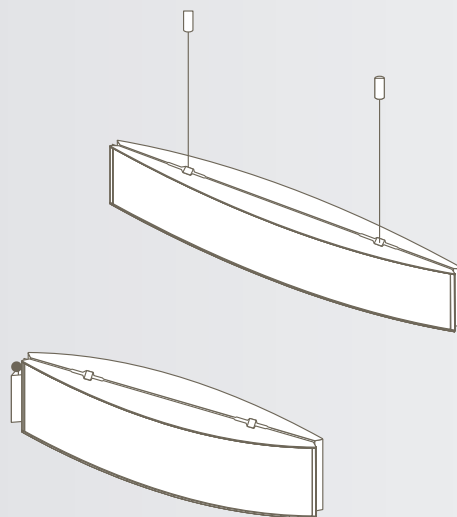

MIRAGE PROJECTING and SUSPENDED

for indoor