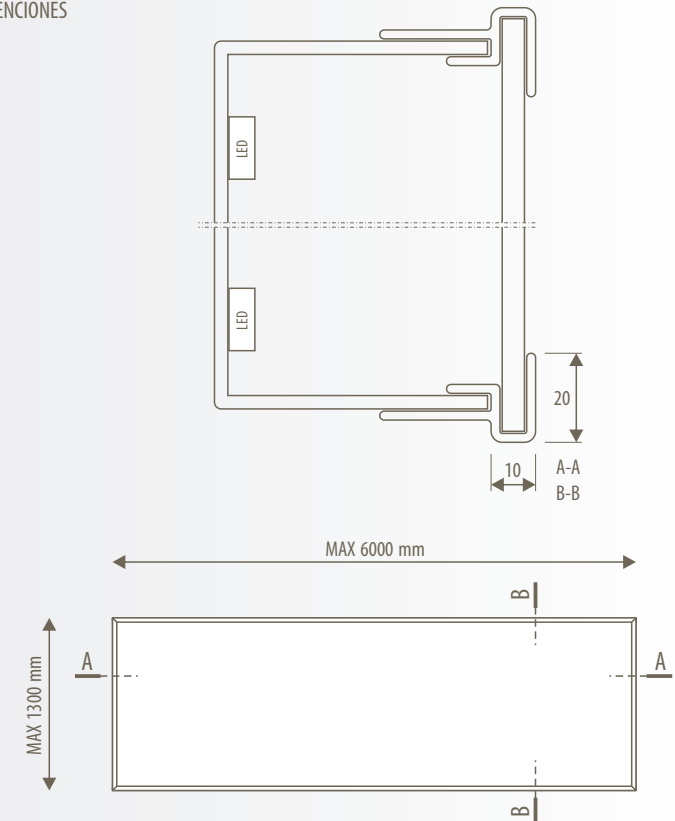

Clutch to insert into the plinth

Four ways post to orientate the plates in four directions

	L = 500, 700	h	code
modular PLATES		120	PE4.120/1

WIDE SINGLE POST

for outdoor

DIMENSIONES

H	h	code	
2000	1188	<input type="checkbox"/> A0	<input type="checkbox"/> WD4.E90120
1800	840	<input type="checkbox"/> A1	<input type="checkbox"/> WD4.E6090
1700	594	<input type="checkbox"/> WD4.E6060	
	B	<input type="checkbox"/> 594	<input type="checkbox"/> 840

Dimensions refer to the panelling.

BOX PLATES

for outdoor

DIMENSIONES

LIGHT BOXES

for outdoor

DIMENSIONES

SISTEMAS DE