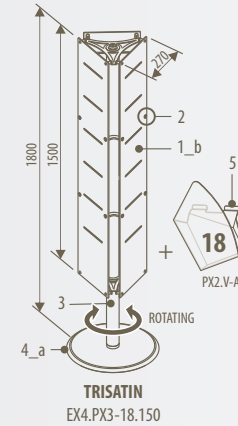

Other dimensions available on request

EXPOSED = USABLE - 6

TOT = USABLE + 52

EXPO FREE STANDING DISPLAYSTANDS

for indoor

EXPO FREE STANDING DISPLAYSTANDS

for indoor

MICROPOSTER		h	poster (B x H)
EX4.P-5070	on feet	1840	500 x 700
EX4.P-5070R	on wheels	1894	
EX4.P-70100	on feet	1840	700 x 1000
EX4.P-70100R	on wheels	1894	

MICROPOSTER

MICROFORO magnetic		h	L tot.	V
EX4.F2-60180	on feet	1840	600	537
EX4.F2-60180R	on wheels	1894		
EX4.F2-75180	on feet	1840	750	687
EX4.F2-75180R	on wheels	1894		

MICROFORO magnetic

MICROFORO brochure holder