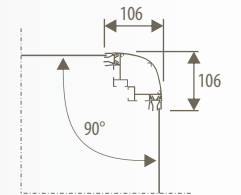

H	code		
6400			TM4.E120640
4300	TM4.E90430		TM4.E120430
3200	TM4.E90320		
2100	TM4.E60210		
	L 776	1076	1376

- Raised base not available
- Free standing base not available