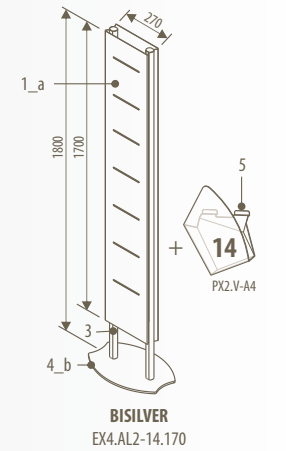

SHOW CLICK SYSTEM

for indoor

DIMENSIONES

UNI	B	H	code
A4	210	297	BA4.A4SC
A3	297	420	BA4.A3SC
A2	420	594	BA4.A2SC
A1	594	840	BA4.A1SC
	500	700	BA4.5070SC
	700	1000	BA4.70100SC
	1000	1400	BA4.100140SC

Measures refer to the usable internal space

Other dimensions available on request

EXPOSED = USABLE - 6

TOT = USABLE + 52

EXPO FREE STANDING DISPLAYSTANDS

for indoor

EXPO FREE STANDING DISPLAYSTANDS

for indoor

MICROPOSTER		h	poster (B x H)
EX4.P-5070	on feet	1840	500 x 700
EX4.P-5070R	on wheels	1894	
EX4.P-70100	on feet	1840	700 x 1000
EX4.P-70100R	on wheels	1894	

MICROPOSTER

MICROFORO magnetic		h	L tot.	V
EX4.F2-60180	on feet	1840	600	537
EX4.F2-60180R	on wheels	1894		
EX4.F2-75180	on feet	1840	750	687
EX4.F2-75180R	on wheels	1894		

MICROFORO magnetic

MICROFORO brochure holder