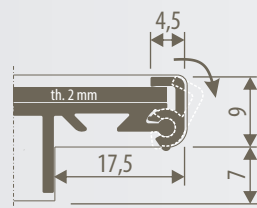

ELIX WALL MOUNTED

small size - for indoor