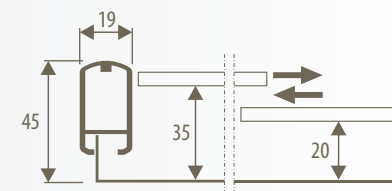

DIMENSIONES