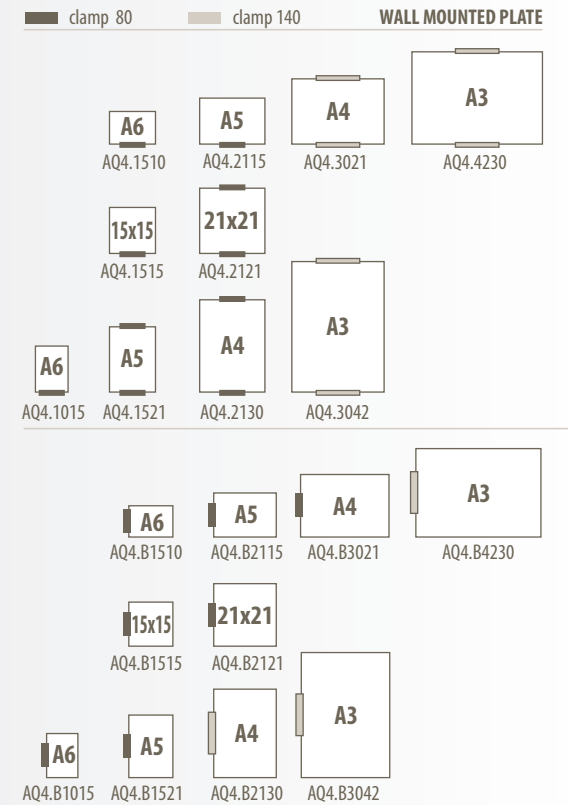

DIMENSIONES