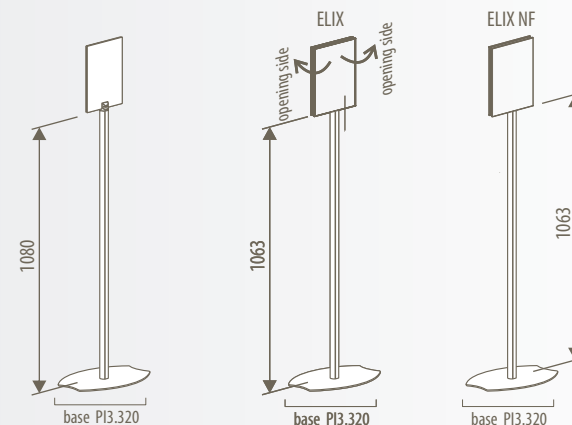

Poster display height may be customized.

AQUA ed ELIX FLAT SINGLE POST

free standing - for indoor

DIMENSIONES

Available one sided or double sided

plate size	single post AQUA	single post ELIX
A3 portrait		EL4.MP-A3
A4 portrait	AQ4.MP-A4	EL4.MP-A4
A5 portrait	AQ4.MP-A5	