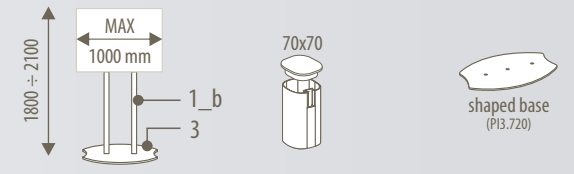

DIMENSIONES