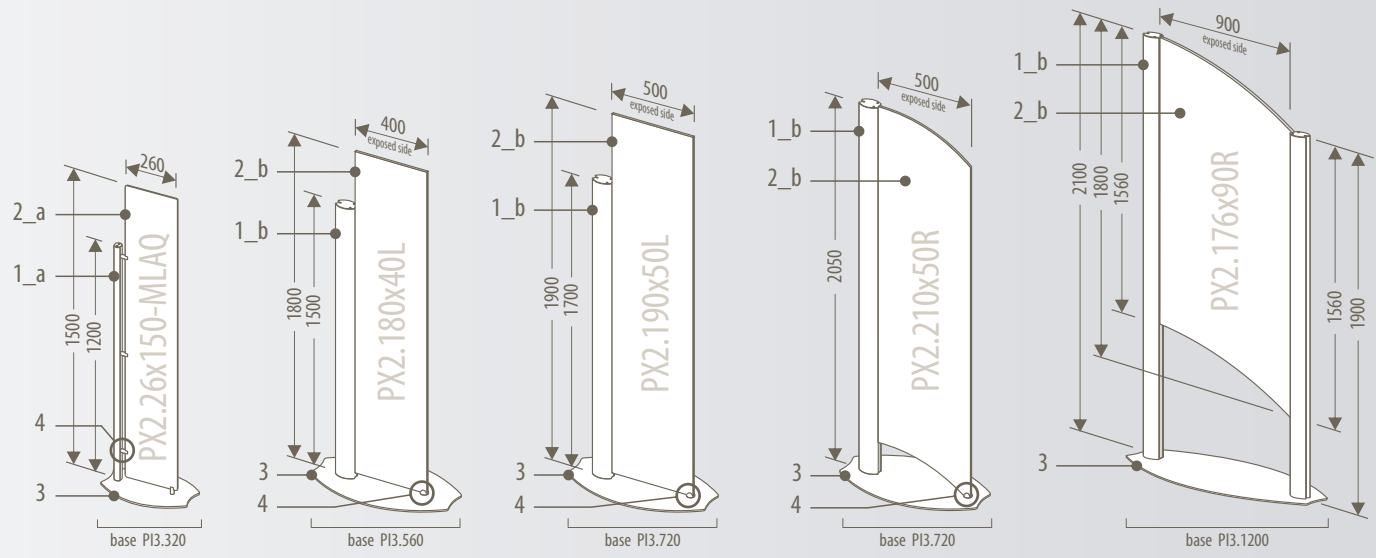

DIMENSIONES

code:	monolith				on post
AQ4.ML-26150	AQ4.D40180	AQ4.D50190	AQ4.D50210	AQ4.D90180