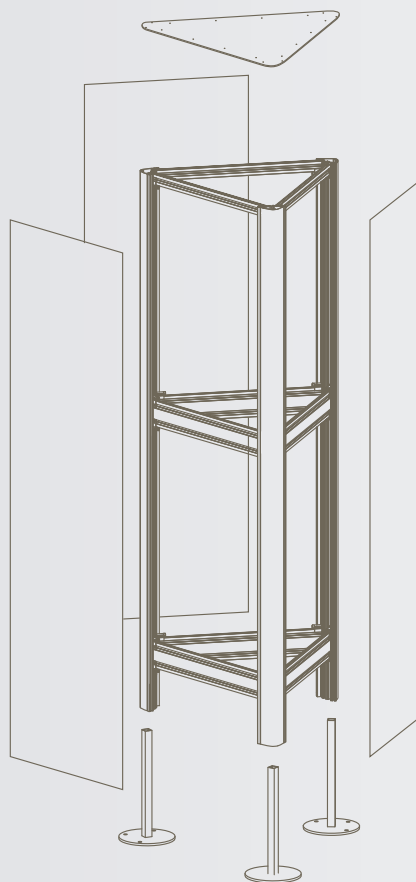

TOTEM TRIANGULAR

for outdoor

DIMENSIONES

H	code	
6400		TM4.D120640
5000	TM4.D90500	TM4.D120500
4300	TM4.D90430	TM4.D120430
3200	TM4.D90320	TM4.D120320
2500	TM4.D60250	TM4.D90250
2100	TM4.D60210	
	L 776	1076 1376

- Raised base not available
- Free standing base not available