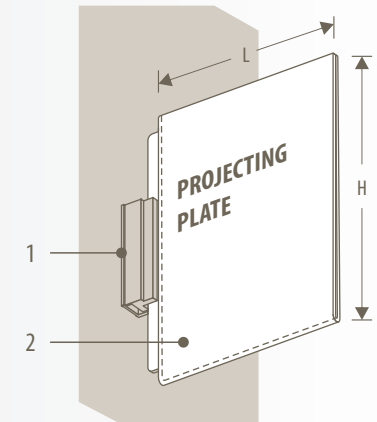

Dimensions refer to paper or panelling size
Special panels (no more than 2100 mm in length) on demand.

ELIX NF

for indoor

DIMENSIONES

AQUA WITH POCKET

wall mounted and projecting - for indoor

DIMENSIONES

SEGNO SUSPENDED