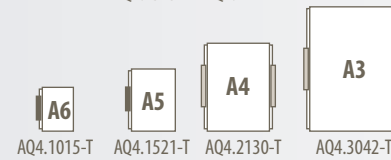

Dimensions refer to paper or panelling size
Special panels (no more than 2100 mm in length) on demand.

ELIX NF

for indoor

DIMENSIONES

AQUA WITH POCKET

wall mounted and projecting - for indoor

DIMENSIONES

SEGNO SUSPENDED

for indoor

DIMENSIONES

H	code				SUSPENDED PLATES			
160	SE4.S7016	SE4.S8016	SE4.S10516	SE4.S12516				
120	SE4.S7012	SE4.S8012	SE4.S10512	SE4.S12512				
80	SE4.S7008	SE4.S8008	SE4.S10508	SE4.S12508				
60	SE4.S7006	SE4.S8006	SE4.S10506	SE4.S12506				
L	700	800	1050	1250				