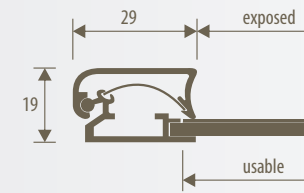

DIMENSIONES