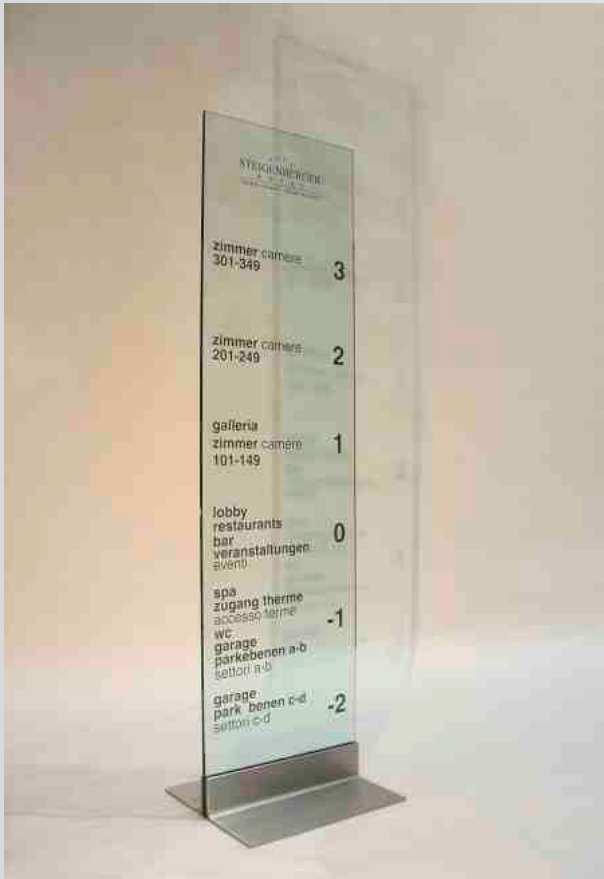

Poster display height may be customized.

AQUA ed ELIX FLAT SINGLE POST

free standing - for indoor

DIMENSIONES

Available one sided or double sided

plate size	single post AQUA	single post ELIX
A3 portrait		EL4.MP-A3
A4 portrait	AQ4.MP-A4	EL4.MP-A4
A5 portrait	AQ4.MP-A5	

GLASS-STAINLESS STEEL MONOLITH

free standing - for indoor

DIMENSIONES

H	code	
2000		VT4.75200
1800		VT4.58180
1600	VT4.46160	
B	460	580 750

Dimensions refer to
glass panel size

AQUA MONOLITH and ON POSTS

free standing - for indoor