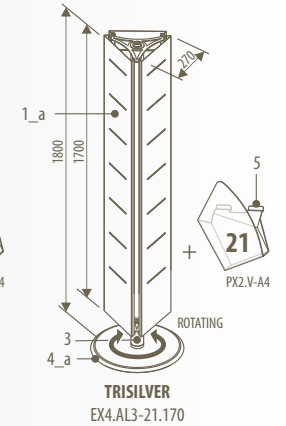

Other dimensions available on request

EXPOSED = USABLE - 6

TOT = USABLE + 52

EXPO FREE STANDING DISPLAYSTANDS

for indoor

EXPO FREE STANDING DISPLAYSTANDS

for indoor

MICROPOSTER		h	poster (B x H)
EX4.P-5070	on feet	1840	500 x 700
EX4.P-5070R	on wheels	1894	
EX4.P-70100	on feet	1840	700 x 1000
EX4.P-70100R	on wheels	1894	

MICROPOSTER

MICROFORO magnetic		h	L tot.	V
EX4.F2-60180	on feet	1840	600	537
EX4.F2-60180R	on wheels	1894		
EX4.F2-75180	on feet	1840	750	687
EX4.F2-75180R	on wheels	1894		

MICROFORO magnetic

MICROFORO brochure holder