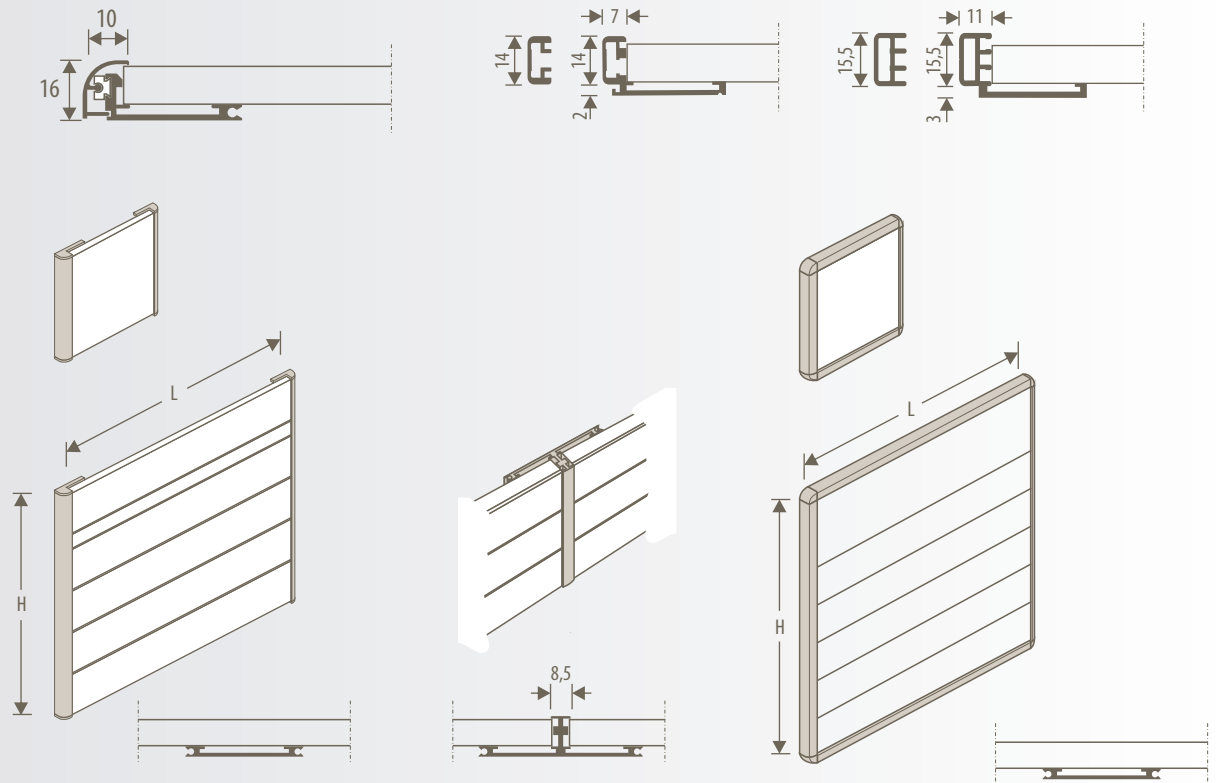

SEGNO WALL MOUNTED

for indoor

DIMENSIONES

1_a

Also available
size (L x H) :
80 x 80, 80 x 120
120 x 80, 120 x 120
160 x 160
Other «L» size on demand (no more than 2100 mm)

1_b

1_c

1_d

SEGNO WALL MOUNTED

for indoor

DIMENSIONES

AQUA SUSPENDED

for indoor

DIMENSIONES

TABLE SUPPORT

for indoor