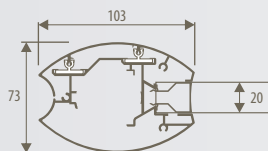

DRIVE 40 - 70 - 80

for outdoor

DIMENSIONES

L = 700, 1050, 1200, 1500	h	code
	120	PE4.120
modular PLATES		
	150	PE4.DB15
	200	PE4.DB20
	300	PE4.DB30
	400	PE4.DB40
	500	PE4.DB50
	750	PE4.DB75
	1000	PE4.DB100

L = 700, 1050, 1200, 1500	code
	PE4.140M (one-sided version)
	PE4.140B (double-sided version)

DRIVE 94

for outdoor

DIMENSIONES

H = 1200, 1500, 1800, 2100	code
	PE4.94/2
	PE4.94IN/2

Clutch to be insert into the concrete