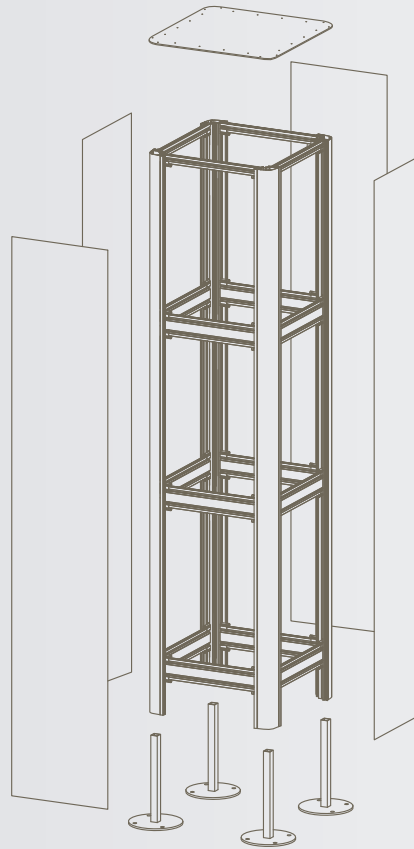

- Raised base not available
- Free standing base not available

TOTEM SQUARE SECTION

for outdoor

DIMENSIONES

H	code		
6400			TM4.E120640
4300	TM4.E90430		TM4.E120430
3200	TM4.E90320		
2100	TM4.E60210		
	L 776	1076	1376