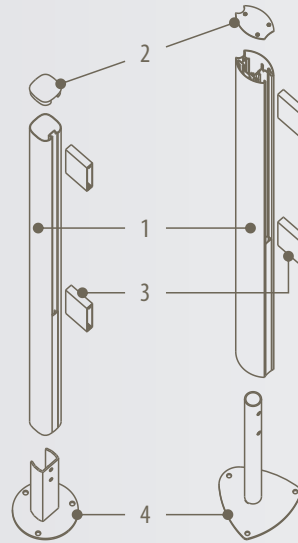

DIMENSIONES

SISTEMAS DE

SEÑALIZACIÓN PARA INTERIOR - PORTA FOLIOS

SHOW SHOWCASES FOR OUTDOOR

with book and folding opening

DIMENSIONES

BOOK opening	B	H	code
	350	450	BE4.3545L
	450	350	BE4.4535L
	500	750	BE4.5075L
	750	500	BE4.7550L
		1000	BE4.75100L
		1250	BE4.75125L
	1000	1000	BE4.100100L
	1250	BE4.100125L	

FOLDING opening	B	H	code
	1000	750	BE4.10075W
		1000	BE4.100100W
	1250	750	BE4.12575W
		1000	BE4.125100W
	1500	1000	BE4.150100W
	1750	1000	BE4.175100W
	2000	1000	BE4.200100W

Nominal dimensions
Other sizes on demand

EXPOSED = nominal - 30 mm

USABLE = nominal + 10 mm

TOT = nominal + 100 mm

SHOW SUPPORTS FOR SHOWCASES

for outdoor

DIMENSIONES

Complete SUPPORT (showcase excluded)

mod. A	code	mod. B	code
<p>70x70</p> <p>H</p>	PE4.70	<p>H</p>	PE4.94
<p>70x70</p> <p>H</p>	PE4.70IN	<p>H</p>	PE4.94IN
Clutch to insert into the concrete			
<p>80x80</p> <p>H</p>	PE4.80	<p>H</p>	PE4.94IN
Clutch to insert into the concrete		Clutch to insert into the concrete	