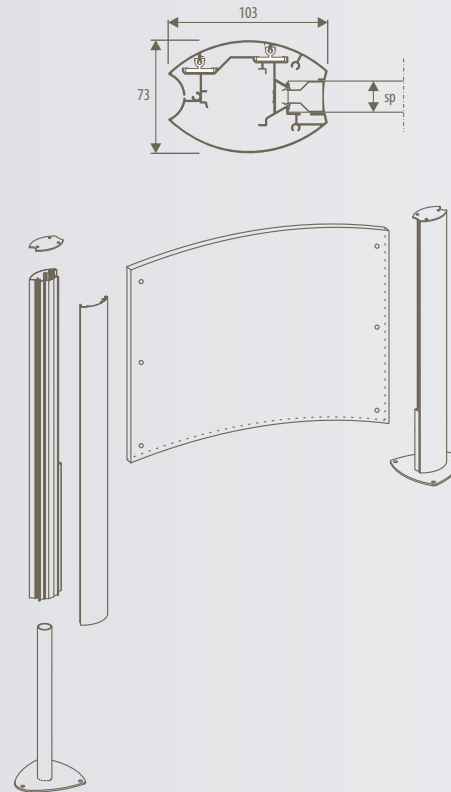

DRIVE 94

for outdoor