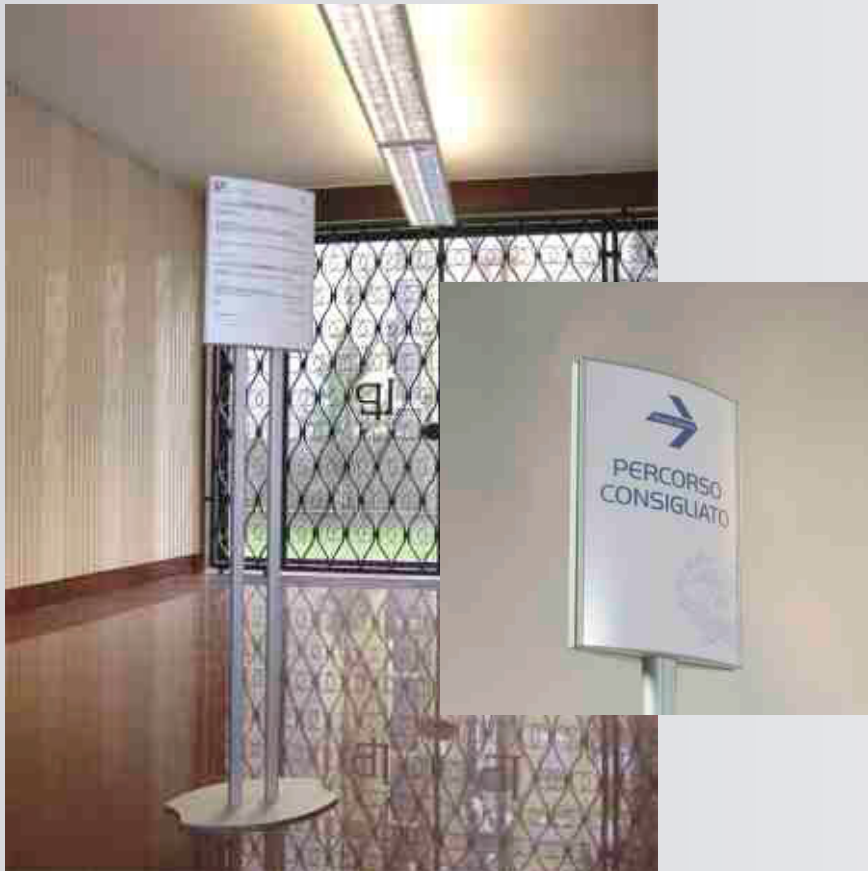

VELA SINGLE POST

free standing - for indoor