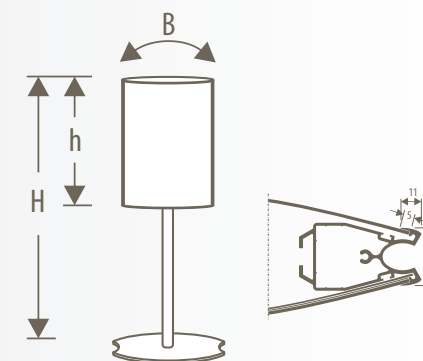

VELA CURVED MONOLITH

free standing - for indoor

DIMENSIONES

H	code
1400	VL4.ML21140
B	210
base:	PI3.320

Dimensions refers to paper or panelling size

WIDE SINGLE POST

free standing - for indoor

DIMENSIONES