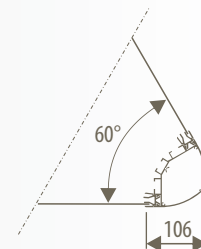

TOTEM TRIANGULAR

for outdoor

DIMENSIONES

H	code	
6400		TM4.D120640
5000	TM4.D90500	TM4.D120500
4300	TM4.D90430	TM4.D120430
3200	TM4.D90320	TM4.D120320
2500	TM4.D60250	TM4.D90250
2100	TM4.D60210	
	L 776	1076 1376