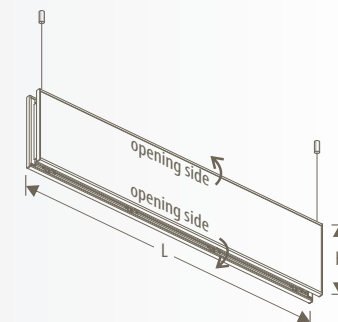

DIMENSIONES

H	code				PROJECTING PLATES			
		☐ A5	☐	☐ A4				
210	EL4.B1021	EL4.B1521	EL4.B2121	EL4.B3021				
		☐ A6	☐ A5					
148	EL4.B1015	EL4.B1515	EL4.B2115	EL4.B3015				
		☐ A6						
105	EL4.B1010	EL4.B1510	EL4.B2110	EL4.B3010				
	L	105	148	210	297			

Dimensions refer to paper or panelling size

H	code				SUSPENDED PLATES			
297	EL4.S7030	EL4.S10530	EL4.S12530	EL4.S15030				
210	EL4.S7021	EL4.S10521	EL4.S12521	EL4.S15021				
148	EL4.S7015	EL4.S10515	EL4.S12515	EL4.S15015				
105	EL4.S7010	EL4.S10510	EL4.S12510	EL4.S15010				
	L	700	1050	1250	1500			

Dimensions refer to paper or panelling size
Special panels (no more than 2100 mm in length) on demand.