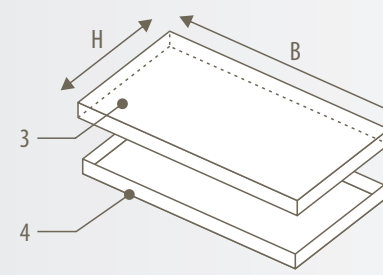

Clutch to insert into the plinth

Four ways post to orientate the plates in four directions

	L = 500, 700	h	code
modular PLATES		120	PE4.120/1

WIDE SINGLE POST

for outdoor

DIMENSIONES

H	h	code	
2000	1188	<input type="checkbox"/> A0	<input type="checkbox"/> WD4.E90120
1800	840	<input type="checkbox"/> A1	<input type="checkbox"/> WD4.E6090
1700	594	<input type="checkbox"/> WD4.E6060	
	B	<input type="checkbox"/> 594	<input type="checkbox"/> 840

Dimensions refer to the panelling.

BOX PLATES

for outdoor

DIMENSIONES

LIGHT BOXES

for outdoor

DIMENSIONES

SISTEMAS DE