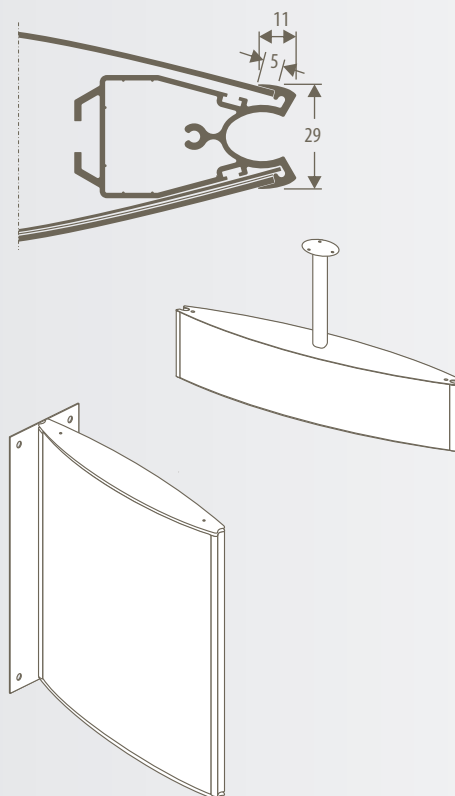

WIDE PROJECTING and SUSPENDED

for indoor and outdoor

DIMENSIONES

H	code	PROJECTING SYSTEM	
594	☐ A2	☐	☐
	WD4.B4260	WD4.B6060	
420	☐	☐ A2	☐
	WD4.B4242	WD4.B6042	
B		420	594

H	code	SUSPENDED		
594	☐ A1	☐	☐	
	WD4.R9060			
420		WD4.R9042	WD4.R12042	
	WD4.R6030	WD4.R9030	WD4.R12030	
210	WD4.R6021	WD4.R9021	WD4.R12021	
	B	594	840	1188