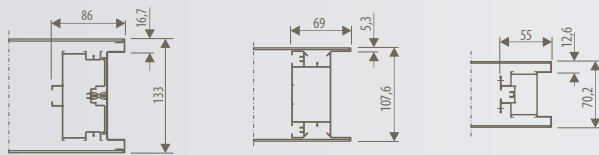

TOTEM FLAT

for outdoor

DIMENSIONES

H	code				Type N	
6400	TM4.N100640					
5000	TM4.N100500					
4300	TM4.N75430	TM4.N100430				
3200	TM4.N50320	TM4.N75320	TM4.N100320	TM4.N150320		
2500	TM4.N50250	TM4.N75250	TM4.N100250			
2100	TM4.N50210	TM4.N75210	TM4.N100210	TM4.N150210		
1800	TM4.N50180	TM4.N75180				
1600	TM4.N50160					
1500				TM4.N150150	TM4.N200150	
1000				TM4.N150100	TM4.N200100	
	L	500	750	1000	1500	2000

Panelling = L - 3 mm

Raised base not available
 Free standing base not available

H	code				Type M
3200	TM4.M75320				
2500	TM4.M75250				
2100	TM4.M37210	TM4.M50210	TM4.M75210	TM4.M100210	
1800	TM4.M37180	TM4.M50180	TM4.M75180		
1600	TM4.M37160	TM4.M50160			
	L	370	500	750	1000

Panelling = L - 3 mm

H	code						Type S
2100	TM4.S30210	TM4.S42210	TM4.S50210	TM4.S60210			
1800	TM4.S30180	TM4.S42180	TM4.S50180	TM4.S60180	TM4.S70180	TM4.S84180	
1600	TM4.S30160	TM4.S42160	TM4.S50160				
	L	UNI 30	UNI 42	poster 50	UNI 60	poster 70	UNI 84
Panelling:		340	463	543	637	743	883