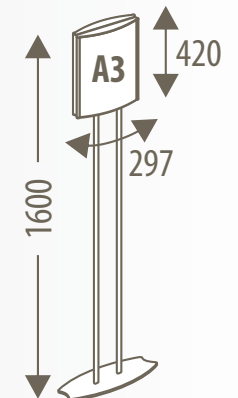

Code:
VL4.MP-A3