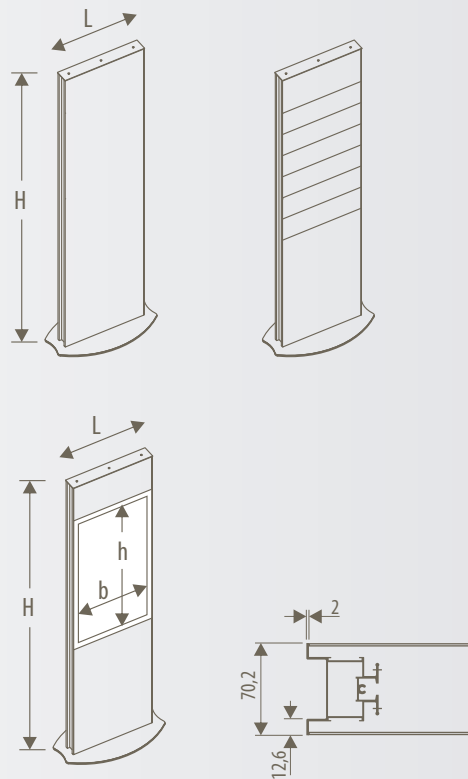

DIMENSIONES

		H code						
TOTEM	2100	TM4.S30210	TM4.S42210	TM4.S50210	TM4.S60210			
	1800	TM4.S30180	TM4.S42180	TM4.S50180	TM4.S60180	TM4.S70180	TM4.S84180	
	1600	TM4.S30160	TM4.S42160	TM4.S50160				
		L	UNI 30	UNI 42	poster 50	UNI 60	poster 70	UNI 84
Panelling:			340	463	543	637	743	883
Base:			PI3.320	PI3.560	PI3.720	PI3.720	PI3.950	PI3.950
			↑	↑	↑	↑	↑	↑
Paper:	h	b	297	420	500	594	700	840
POSTER DISPLAY	1188							A0 TM4.S-84120T
	1000							TM4.S-70100T
	840							A1 TM4.S-6084T
	700							TM4.S-5070T
	594							A2 TM4.S-4260T
	500							TM4.S-5050T
	420							A3 TM4.S-3042T
	297							A3 TM4.S-4242T
	210							A4 TM4.S-3030T
								A2 TM4.S-6060T
							A1 TM4.S-8460T	
							A2 TM4.S-6042T	
							A3 TM4.S-4230T	
							A4 TM4.S-3021T	

Poster display height may be customized.