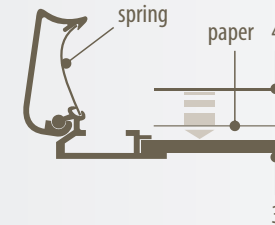

DIMENSIONES