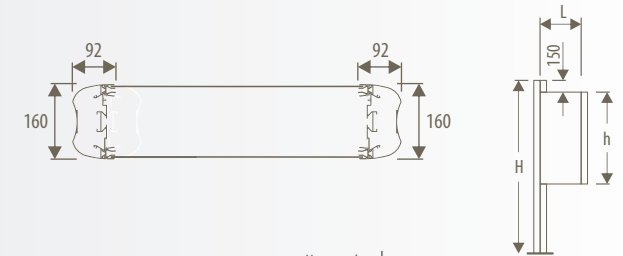

DIMENSIONES

H	h	code	
5000	2000	TM4.R90200-500	
	1500	TM4.R90150-500	TM4.R120150-500
	1200	TM4.R90120-500	TM4.R120120-500
	900	TM4.R9090-500	TM4.R12090-500
	600	TM4.R12060-500	
4300	2000	TM4.R90200-430	
	1500	TM4.R90150-430	TM4.R120150-430
	1200	TM4.R90120-430	TM4.R120120-430
	900	TM4.R9090-430	TM4.R12090-430
	600	TM4.R12060-430	
3200	2000	TM4.R90200-320	
	1500	TM4.R90150-320	TM4.R120150-320
	1200	TM4.R90120-320	TM4.R120120-320
	900	TM4.R9090-320	TM4.R12090-320
	600	TM4.R12060-320	
2500	2000	TM4.R90200-250	
	1500	TM4.R90150-250	TM4.R120150-250
	1200	TM4.R90120-250	TM4.R120120-250
	900	TM4.R9090-250	TM4.R12090-250
	600	TM4.R12060-250	
2100	1500	TM4.R90150-210	TM4.R120150-210
	1200	TM4.R90120-210	TM4.R120120-210
	900	TM4.R9090-210	TM4.R12090-210
	600	TM4.R12060-3210	
	L	900	1200