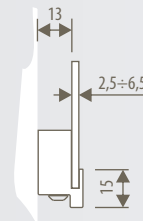

Dimensions refer to paper or panelling size
Special panels (no more than 2100 mm in length) on demand.

ELIX NF

for indoor

DIMENSIONES

AQUA WITH POCKET

wall mounted and projecting - for indoor

DIMENSIONES

SEGNO SUSPENDED