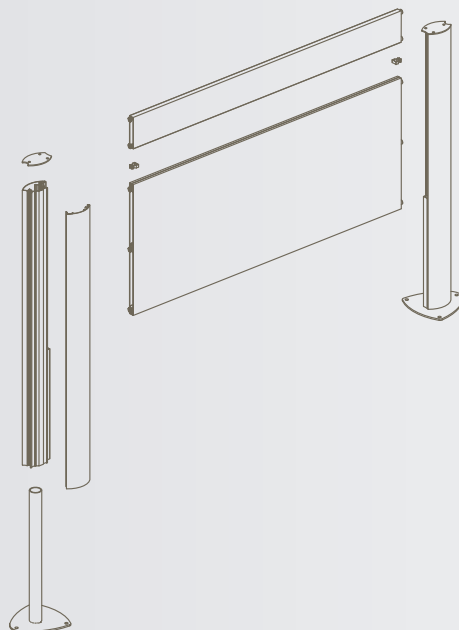

DRIVE 94

for outdoor

DIMENSIONES

H = 1200, 1500, 1800, 2100	code
	PE4.94/2
	PE4.94IN/2

Clutch to be insert into the concrete

L = 700, 1050, 1200, 1500	h	code
	120	PE4.120
	150	PE4.DB15
	200	PE4.DB20
	300	PE4.DB30
	400	PE4.DB40
	500	PE4.DB50
	750	PE4.DB75
1000	PE4.DB100	

L = 700, 1050, 1200, 1500	code
	PE4.160M (one-sided)
	PE4.160B (double-sided)