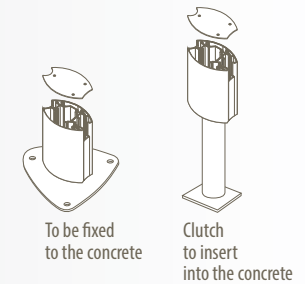

DRIVE 94

for outdoor

DIMENSIONES

Panel	Base	code
Acrylic	to be fixed	AQ4.D120150
	to insert	AQ4.D120150/IN
Aluminium	to be fixed	AQ4.DB-D120150
	to insert	AQ4.DB-D120150/IN

Panel	Base	code
Acrylic	to be fixed	AQ4.D120150-150T
	to insert	AQ4.D120150-150T/IN
Aluminium	to be fixed	AQ4.DB-D120150-150T
	to insert	AQ4.DB-D120150-150T/IN

Panel	Base	code
Acrylic	to be fixed	AQ4.D120150-90Q
	to insert	AQ4.D120150-90Q/IN