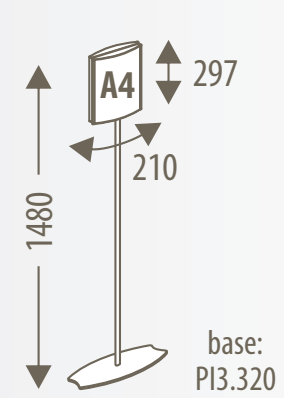

DIMENSIONES

Code:
VL4.MP-A4