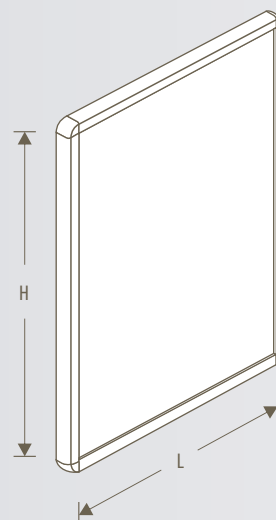

SPEED WALL MOUNTED

for indoor