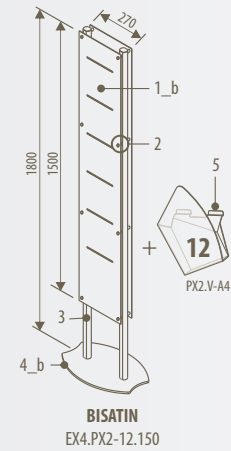

SHOW CLICK SYSTEM

for indoor

DIMENSIONES

UNI	B	H	code
A4	210	297	BA4.A4SC
A3	297	420	BA4.A3SC
A2	420	594	BA4.A2SC
A1	594	840	BA4.A1SC
	500	700	BA4.5070SC
	700	1000	BA4.70100SC
	1000	1400	BA4.100140SC

Measures refer to the usable internal space

Other dimensions available on request

EXPOSED = USABLE - 6

TOT = USABLE + 52

EXPO FREE STANDING DISPLAYSTANDS

for indoor

EXPO FREE STANDING DISPLAYSTANDS

for indoor

MICROPOSTER		h	poster (B x H)
EX4.P-5070	on feet	1840	500 x 700
EX4.P-5070R	on wheels	1894	
EX4.P-70100	on feet	1840	700 x 1000
EX4.P-70100R	on wheels	1894	

MICROPOSTER

MICROFORO magnetic		h	L tot.	V
EX4.F2-60180	on feet	1840	600	537
EX4.F2-60180R	on wheels	1894		
EX4.F2-75180	on feet	1840	750	687
EX4.F2-75180R	on wheels	1894		

MICROFORO magnetic

MICROFORO brochure holder