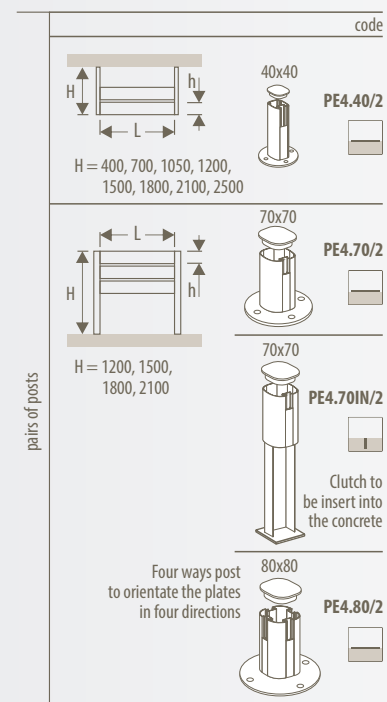

DIMENSIONES

L = 700, 1050, 1200, 1500	h	code
	120	PE4.120
modular PLATES		
	150	PE4.DB15
	200	PE4.DB20
	300	PE4.DB30
	400	PE4.DB40
	500	PE4.DB50
	750	PE4.DB75
	1000	PE4.DB100

L = 700, 1050, 1200, 1500	code
	PE4.140M (one-sided version)
	PE4.140B (double-sided version)