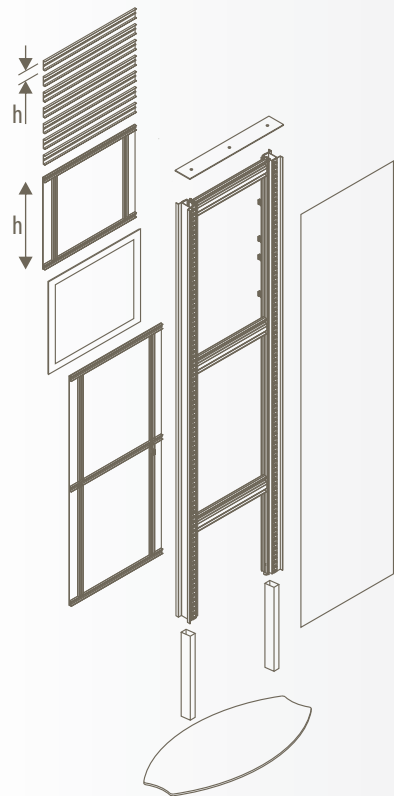

VELA SINGLE POST

free standing - for indoor

DIMENSIONES

Code:
VL4.MP-A4

Code:
VL4.MP-A3

TOTEM FLAT

free standing - for indoor

DIMENSIONES

Poster display height may be customized.

AQUA ed ELIX FLAT SINGLE POST

free standing - for indoor

DIMENSIONES

Available one sided or double sided

plate size	single post AQUA	single post ELIX
A3 portrait		EL4.MP-A3
A4 portrait	AQ4.MP-A4	EL4.MP-A4
A5 portrait	AQ4.MP-A5	