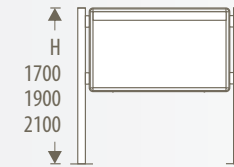

EXPOSED = nominal - 30 mm

USABLE = nominal + 10 mm

TOT = nominal + 100 mm

SHOW SUPPORTS FOR SHOWCASES

for outdoor

DIMENSIONES

Complete SUPPORT (showcase excluded)

mod. A	code	mod. B	code
<p>70x70</p> <p>H</p>	PE4.70	<p>H</p>	PE4.94
<p>70x70</p> <p>H</p>	PE4.70IN	<p>H</p>	PE4.94IN
Clutch to insert into the concrete			
<p>80x80</p> <p>H</p>	PE4.80	<p>H</p>	PE4.94IN
Clutch to insert into the concrete		Clutch to insert into the concrete	