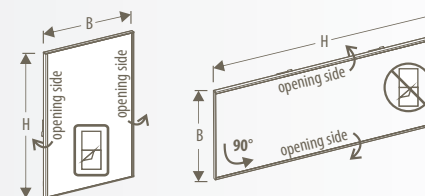

DIMENSIONES