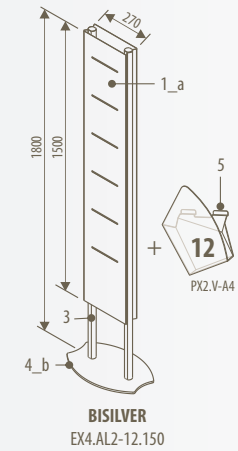

SHOW CLICK SYSTEM

for indoor

DIMENSIONES

UNI	B	H	code
A4	210	297	BA4.A4SC
A3	297	420	BA4.A3SC
A2	420	594	BA4.A2SC
A1	594	840	BA4.A1SC
	500	700	BA4.5070SC
	700	1000	BA4.70100SC
	1000	1400	BA4.100140SC

Measures refer to the usable internal space

Other dimensions available on request

EXPOSED = USABLE - 6

TOT = USABLE + 52

EXPO FREE STANDING DISPLAYSTANDS

for indoor

EXPO FREE STANDING DISPLAYSTANDS

for indoor

MICROPOSTER		h	poster (B x H)
EX4.P-5070	on feet	1840	500 x 700
EX4.P-5070R	on wheels	1894	
EX4.P-70100	on feet	1840	700 x 1000
EX4.P-70100R	on wheels	1894	

MICROPOSTER

MICROFORO magnetic		h	L tot.	V
EX4.F2-60180	on feet	1840	600	537
EX4.F2-60180R	on wheels	1894		
EX4.F2-75180	on feet	1840	750	687
EX4.F2-75180R	on wheels	1894		

MICROFORO magnetic

MICROFORO brochure holder