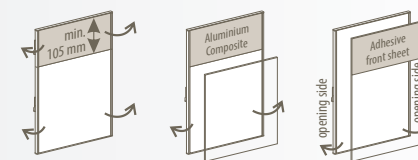

H	code				
1050	EL4.10105	EL4.15105	EL4.21105	EL4.30105	
700	EL4.1070	EL4.1570	EL4.2170	EL4.3070	
500	EL4.1050	EL4.1550	EL4.2150	EL4.3050	
594				A2 EL4.4260-T	
420				A3 EL4.3042	
297	EL4.1030	EL4.1530	EL4.2130	EL4.3030	
210	EL4.1021	EL4.1521	EL4.2121	EL4.3021	
148	EL4.1015	EL4.1515	EL4.2115	EL4.3015	
105	EL4.1010	EL4.1510	EL4.2110	EL4.3010	
B	105	148	210	297	420