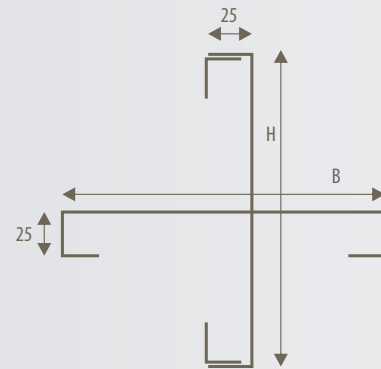

DIMENSIONES