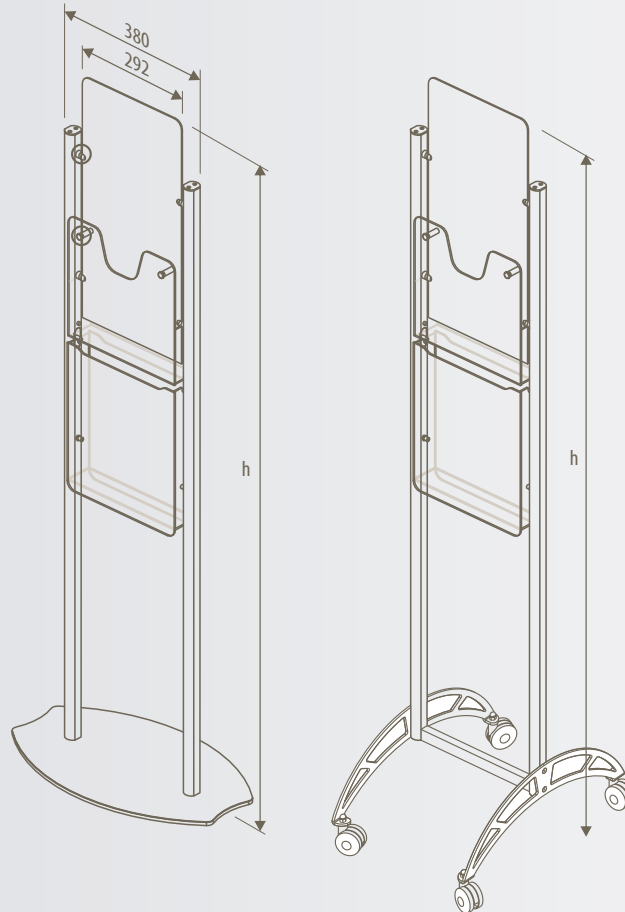

EXPO FREE STANDING DISPLAYSTANDS

for indoor