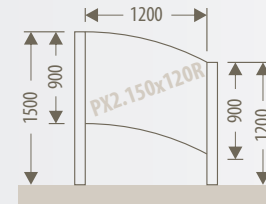

DIMENSIONES