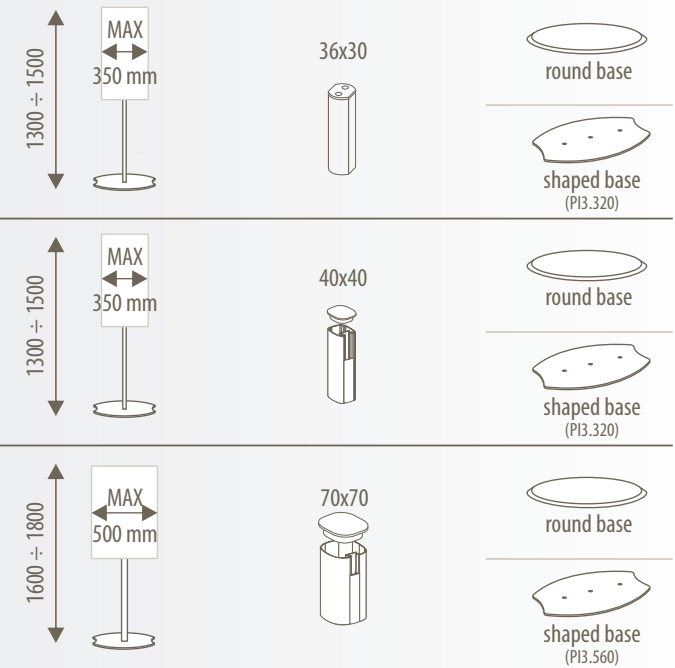

GLASS-STAINLESS STEEL MONOLITH

free standing - for indoor

DIMENSIONES

H	code	
2000		VT4.75200
1800		VT4.58180
1600	VT4.46160	
B	460	580 750

Dimensions refer to
glass panel size

AQUA MONOLITH and ON POSTS

free standing - for indoor

DIMENSIONES

code:	monolith				on post
AQ4.ML-26150	AQ4.D40180	AQ4.D50190	AQ4.D50210	AQ4.D90180	

FREE STANDING SUPPORTS

for indoor

DIMENSIONES

FREE STANDING SUPPORTS

for indoor

DIMENSIONES