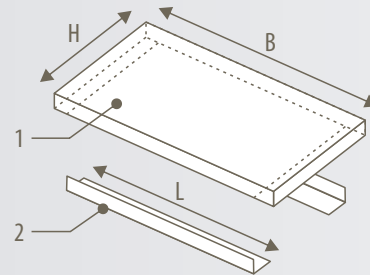

Clutch to insert into the plinth

Four ways post to orientate the plates in four directions

	L = 500, 700	h	code
modular PLATES		120	PE4.120/1

WIDE SINGLE POST

for outdoor

DIMENSIONES

H	h	code	
2000	1188	<input type="checkbox"/> A0	<input type="checkbox"/> WD4.E90120
1800	840	<input type="checkbox"/> A1	<input type="checkbox"/> WD4.E6090
1700	594	<input type="checkbox"/> WD4.E6060	
	B	<input type="checkbox"/> 594	<input type="checkbox"/> 840

Dimensions refer to the panelling.

BOX PLATES

for outdoor

DIMENSIONES

LIGHT BOXES

for outdoor

DIMENSIONES

SISTEMAS DE