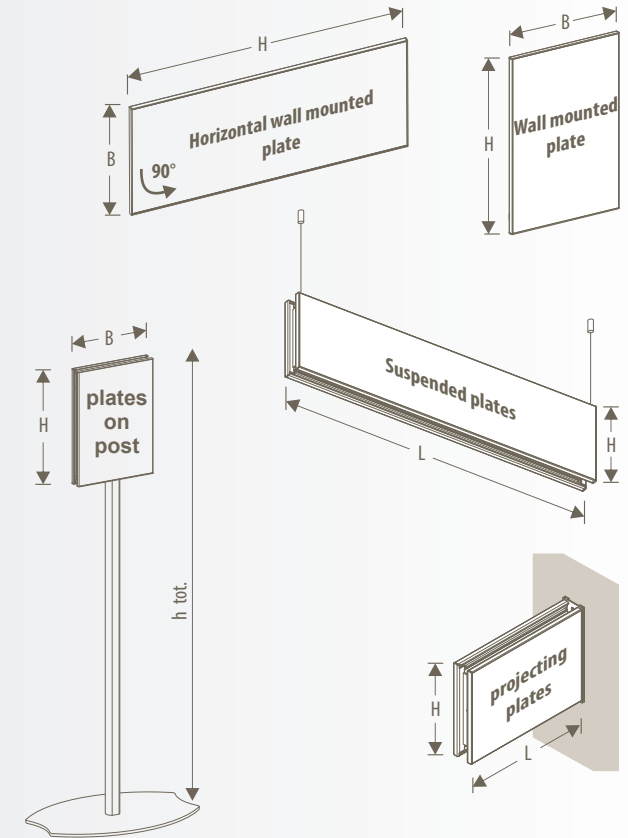

Dimensions refer to paper or panelling size
Special panels (no more than 2100 mm in height)
on demand.

ELIX PROJECTING and SUSPENDED

double-sided - for indoor

DIMENSIONES

H	code				PROJECTING PLATES			
		<input type="checkbox"/> A5	<input type="checkbox"/>	<input type="checkbox"/> A4				
210	EL4.B1021	EL4.B1521	EL4.B2121	EL4.B3021				
		<input type="checkbox"/> A6	<input type="checkbox"/> A5					
148	EL4.B1015	EL4.B1515	EL4.B2115	EL4.B3015				
		<input type="checkbox"/> A6						
105	EL4.B1010	EL4.B1510	EL4.B2110	EL4.B3010				
	L	105	148	210	297			

Dimensions refer to paper or panelling size
Special panels (no more than 2100 mm in length) on demand.

ELIX NF

for indoor

DIMENSIONES

AQUA WITH POCKET

wall mounted and projecting - for indoor

DIMENSIONES

SEGNO SUSPENDED