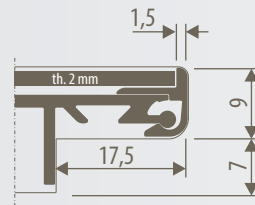

Clutch to insert into the plinth

Four ways post to orientate the plates in four directions

	L = 500, 700	h	code
modular PLATES		120	PE4.120/1

WIDE SINGLE POST

for outdoor

DIMENSIONES

H	h	code	
2000	1188	<input type="checkbox"/> A0	<input type="checkbox"/> WD4.E90120
1800	840	<input type="checkbox"/> A1	<input type="checkbox"/> WD4.E6090
1700	594	<input type="checkbox"/> WD4.E6060	
	B	<input type="checkbox"/> 594	<input type="checkbox"/> 840

Dimensions refer to paper or panelling size
Special panels (no more than 2100 mm in height)
on demand.

ELIX PROJECTING and SUSPENDED

double-sided - for indoor

DIMENSIONES

H	code				PROJECTING PLATES			
		<input type="checkbox"/> A5	<input type="checkbox"/>	<input type="checkbox"/> A4				
210	EL4.B1021	EL4.B1521	EL4.B2121	EL4.B3021				
		<input type="checkbox"/> A6	<input type="checkbox"/> A5					
148	EL4.B1015	EL4.B1515	EL4.B2115	EL4.B3015				
		<input type="checkbox"/> A6						
105	EL4.B1010	EL4.B1510	EL4.B2110	EL4.B3010				
	L	105	148	210	297			

Dimensions refer to paper or panelling size

H	code				SUSPENDED PLATES			
297	EL4.S7030	EL4.S10530	EL4.S12530	EL4.S15030				
210	EL4.S7021	EL4.S10521	EL4.S12521	EL4.S15021				
148	EL4.S7015	EL4.S10515	EL4.S12515	EL4.S15015				
105	EL4.S7010	EL4.S10510	EL4.S12510	EL4.S15010				
	L	700	1050	1250	1500			

Dimensions refer to paper or panelling size
Special panels (no more than 2100 mm in length) on demand.

ELIX NF

for indoor

DIMENSIONES

AQUA WITH POCKET

wall mounted and projecting - for indoor

DIMENSIONES

SEGNO SUSPENDED