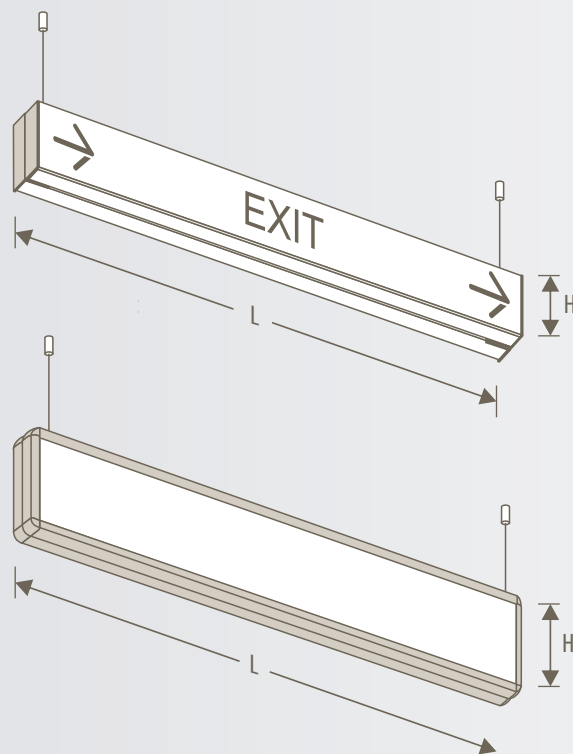

SEGNO SUSPENDED

for indoor