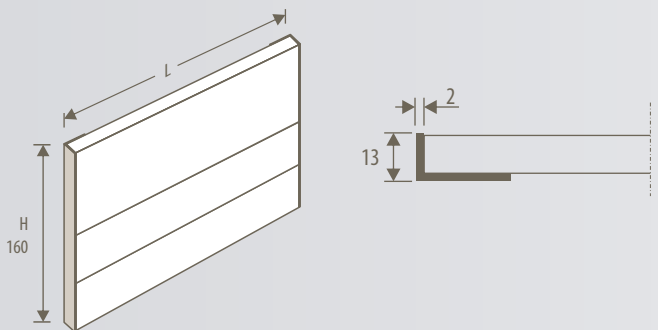

SEGNO WALL MOUNTED

for indoor