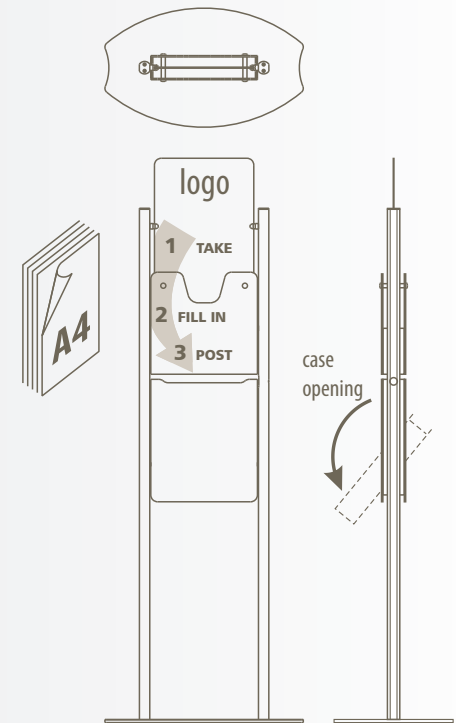

MICROSUGHERO

EXPO FREE STANDING DISPLAYSTANDS

for indoor

TAKE-FILL-IN-POST

		h	sheets
EX4.PCI-B	with base	1650	
EX4.PCI-R	on wheels	1820	double-sided A4 portrait
EX4.PCI-P	on feet	1766	

EXPO Table and wall mounted DISPLAYSTANDS

for indoor

Book opening NOTICE HOLDER

EX4.L6-A4	A4 portrait	6 pockets
-----------	-------------	-----------

Table NOTICE HOLDER

PX2.PA-A4V	A4 portrait
PX2.PA-A4Z	A4 landscape
PX2.PA-A5V	A5 portrait
PX2.PA-A5Z	A5 landscape