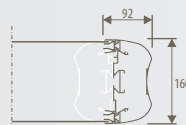

TOTEM HORIZONTAL

for outdoor