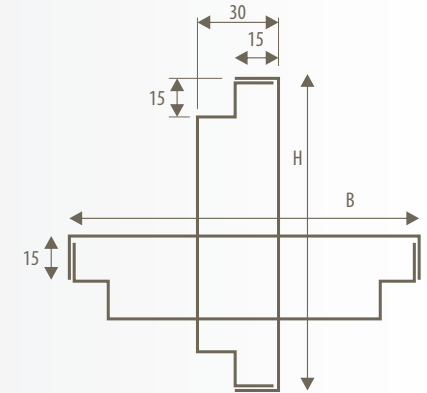

Clutch to insert into the plinth

Four ways post to orientate the plates in four directions

	L = 500, 700	h	code
modular PLATES		120	PE4.120/1

WIDE SINGLE POST

for outdoor

DIMENSIONES

H	h	code	
2000	1188	<input type="checkbox"/> A0	<input type="checkbox"/> WD4.E90120
1800	840	<input type="checkbox"/> A1	<input type="checkbox"/> WD4.E6090
1700	594	<input type="checkbox"/> WD4.E6060	
	B	<input type="checkbox"/> 594	<input type="checkbox"/> 840

Dimensions refer to the panelling.

BOX PLATES

for outdoor

DIMENSIONES

LIGHT BOXES

for outdoor

DIMENSIONES

SISTEMAS DE